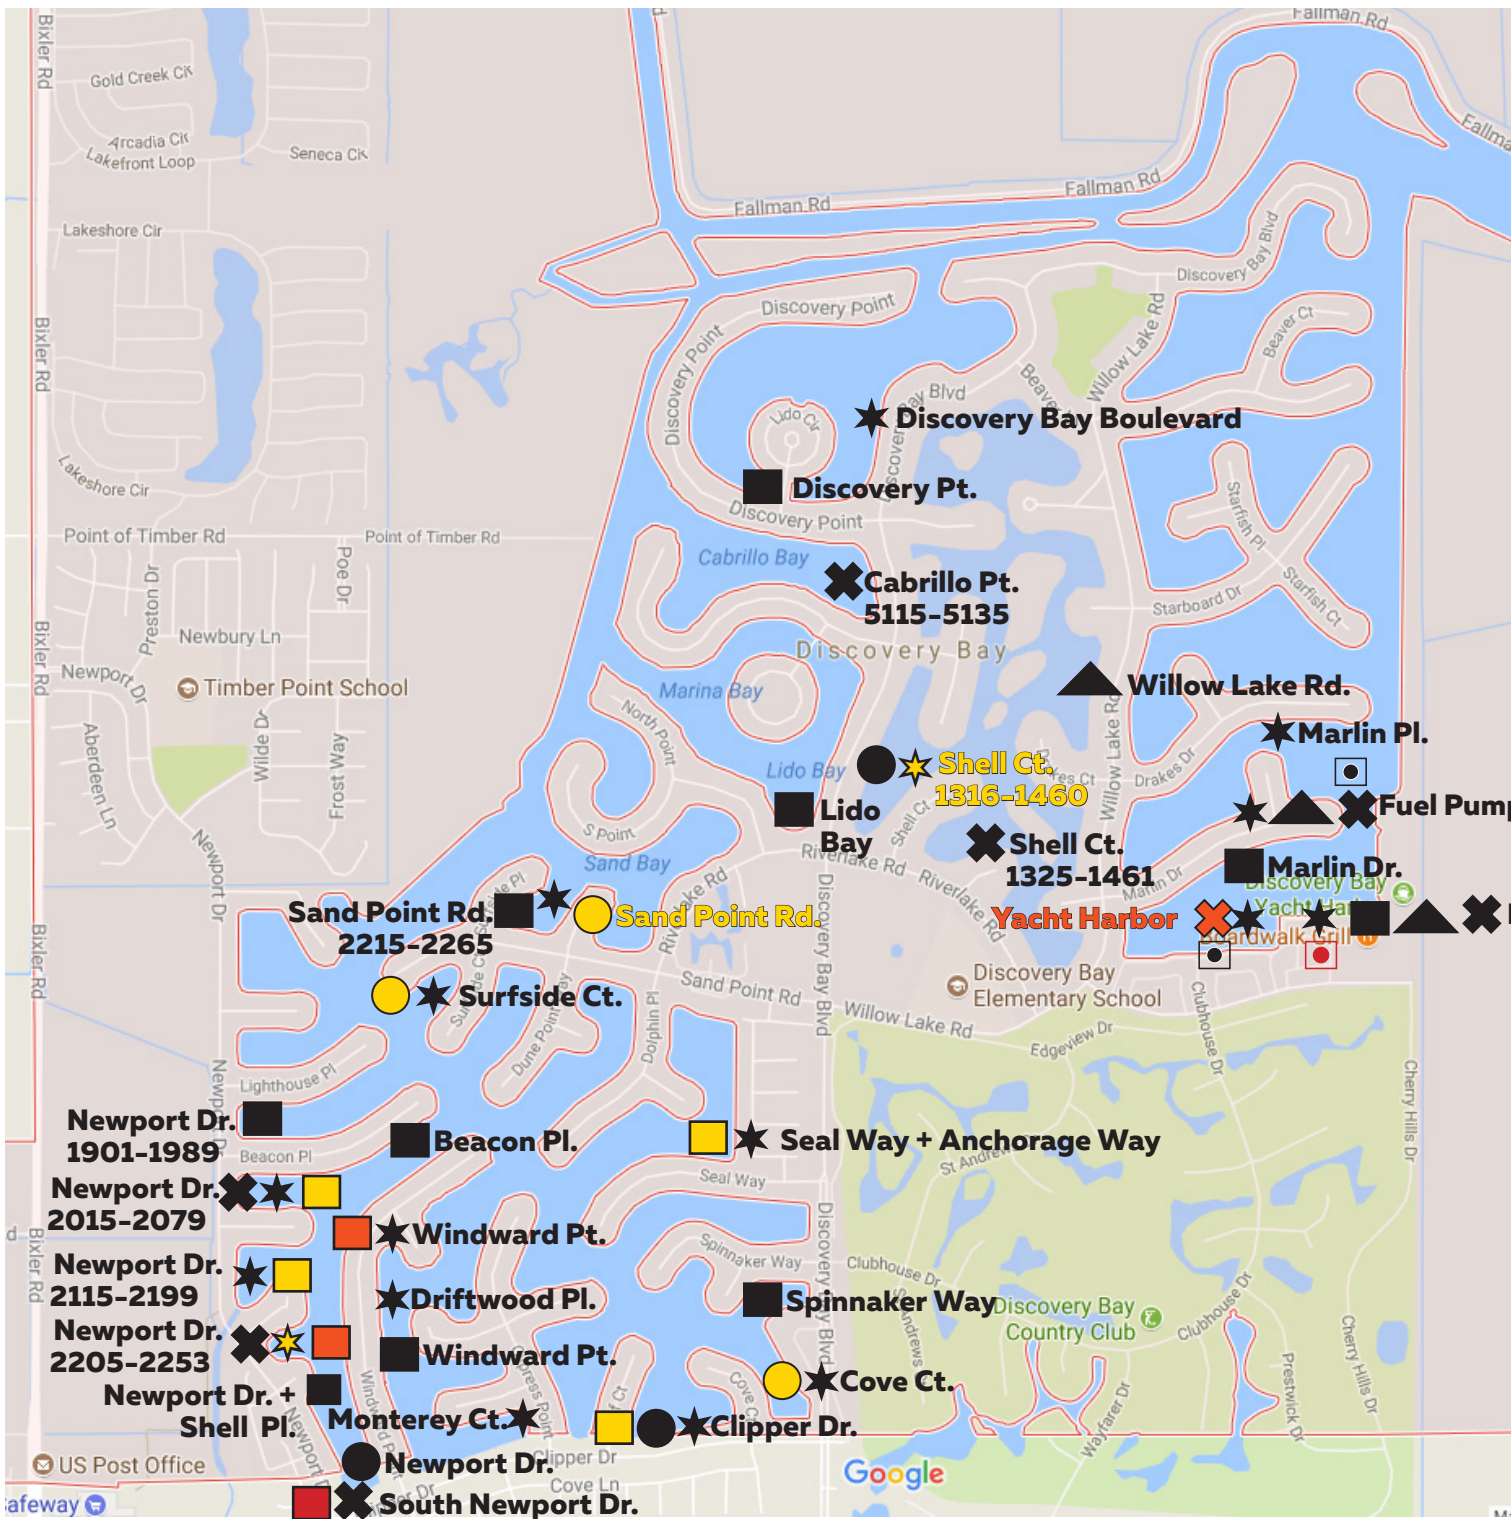

Discovery Bay

Sample Locations 2017

SAMPLING DATE KEY

-  June 7, 2017
-  June 22, 2017
-  June 29, 2017
-  July 18, 2017
-  August 9, 2017
-  September 1, 2017

KEY

(Total Microcystin Based Health Advisory Key)

-  No Health Advisory
-  Caution Advisory
-  Warning Advisory
-  Danger Advisory